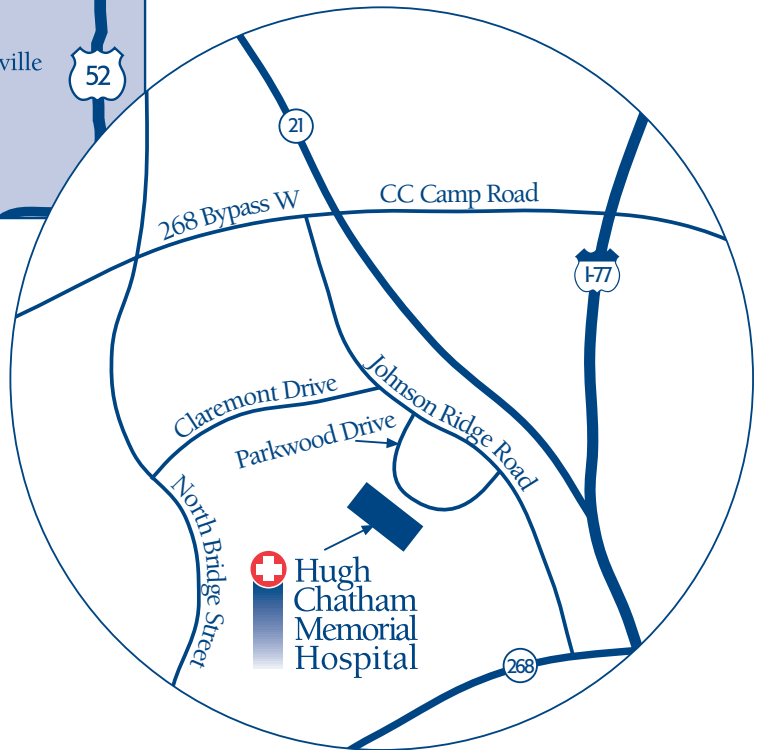

Our Region's **CHOICE**
for **TECHNOLOGY & CARE**

From Winston-Salem/Greensboro

Take Hwy. 421 N. to I-77. I-77 N. to Exit 83, Hwy. 21 ByPass. (This is a left exit). Go approx. 3/4 mile, exit right at 268 ByPass. Turn left onto 268 ByPass W. Go approx. 3/10 mile and turn left at stoplight at Lowe's Home Improvement onto Johnson Ridge Road. Go approx. 1 mile and turn right onto Parkwood Drive. Go approx. 1/4 mile, and hospital is on right.

From Mount Airy/Dobson

Take I-77 S. to Exit 85 – Elkin Sparta – ByPass 268. Turn right onto 268 ByPass W. Follow 268 ByPass W. approx. 2 miles and turn left at stoplight at Lowe's Home Improvement onto Johnson Ridge Road. Go approx. 1 mile and turn right onto Parkwood Drive. Go approx. 1/4 mile, and hospital is on right.

From Charlotte

Take I-77 N. to Exit 83, Highway 21 ByPass. (This is a left exit). Go approx. 3/4 mile, exit right at 268 ByPass. Turn left onto 268 ByPass W. Go approx. 3/10 mile and turn left at stoplight at Lowe's Home Improvement onto Johnson Ridge Road. Go approx. 1 mile and turn right onto Parkwood Drive. Go approx. 1/4 mile, and hospital is on right.

From Galax

Head northeast on Carrollton Pike/Grayson Pkwy/US-221/US-58 toward Barger St.; Continue to follow Carrollton Pike/US-221/US-58; Take the ramp onto I-77 S, entering North Carolina; Take exit 85 for State Hwy. 268 toward US-21 N/ Sparta/Elkin; Turn right at CC Camp Rd./NC-138/NC-268; Turn left at Johnson Ridge Rd./NC-1144; Turn right at Parkwood Dr.